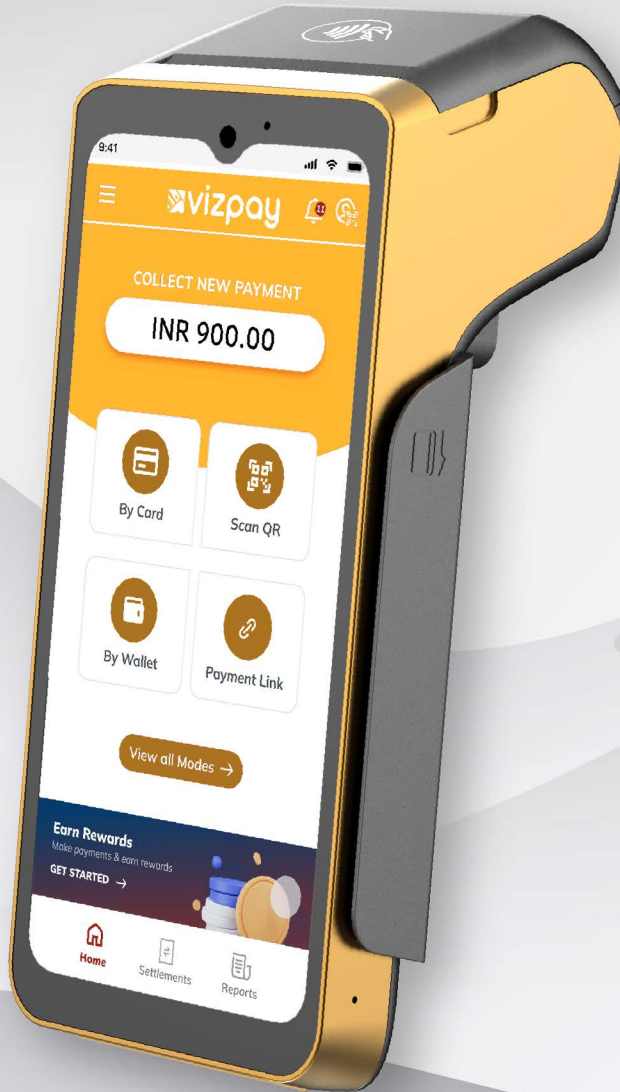

CARD & QR PAYMENTS

STORE BILLING & INVENTORY

TICKETING

PAY ON DELIVERY

PARKING

HoReCa

Cloud Based MDM

P3000

6.5" Touch Display
 Customer-facing LCD Display*
 Inbuilt 2" Printer
 Magstripe, IC, NFC, Fully Certified

P1000

5" Touch Display
 *Customer-facing LCD Display
 Inbuilt 2" Printer
 Magstripe, IC, NFC, Fully Certified

P700

6.5" Touch Display
 Printerless, Ultra-Portable
 Premium Sleek Design
 Magstripe, IC, NFC, Fully Certified

P500
 5" Touch Display
 Printerless, Ultra-Portable
 *Charging Dock & Smart Speaker
 Magstripe, IC, NFC, Fully Certified